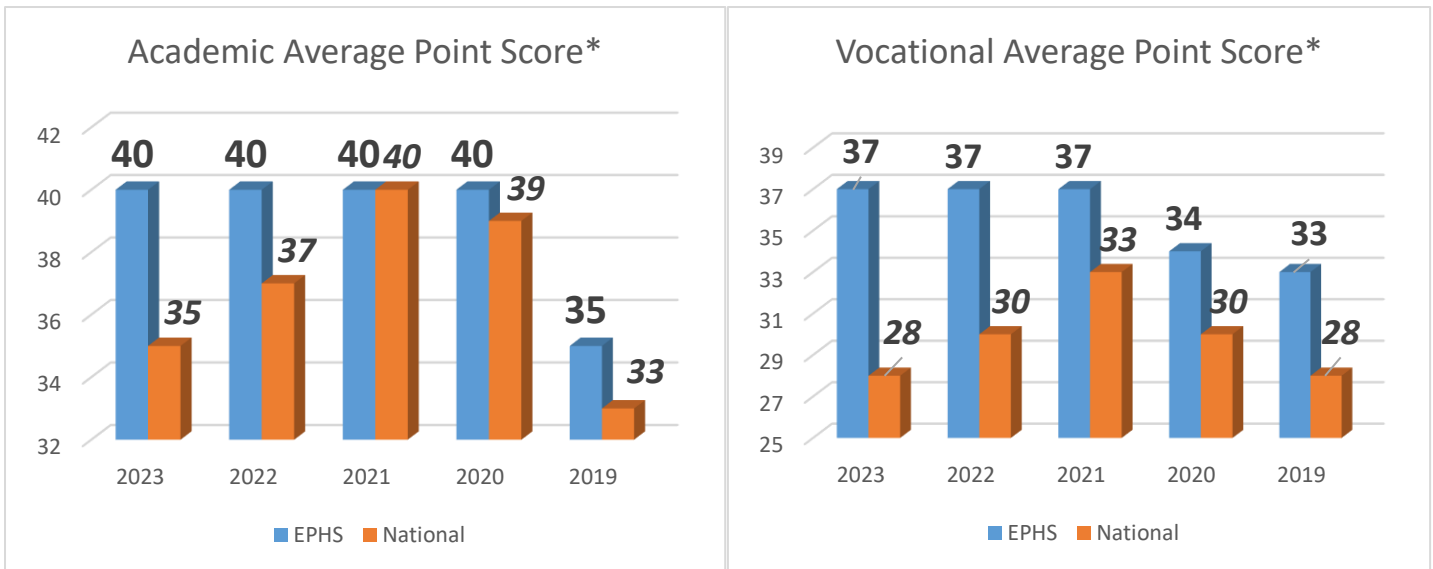

Key Stage 5 Examination Results 2023

47% of all grades (A Level & BTEC) were A* - A and 90% were A* - C.

Attainment (A Level & Vocational)

Total number in the Sixth Form	311	<i>Fastest growing academic sixth form</i>
Number of A Level students	156	
Average points per entry in best 3 A levels	40 (B)	<i>+5 points above national</i>
Number of Vocational students	37	
Average point score per vocational entry	37 (Distinction +)	<i>+9 points above national</i>

Both our academic and vocational outstanding performance has been maintained over the last 5 years, performing well above the national average

Top Performing subjects over the last 2 years

Top 5%

Computer Science, Drama & Theatre Studies, Mathematics, Further Mathematics, Religious Studies, Sociology, Spanish, BTEC Sport

Top 20%

Biology, Economics, English Literature, Film Studies, French, Geography, History, BTEC Business, BTEC Health & Social Care